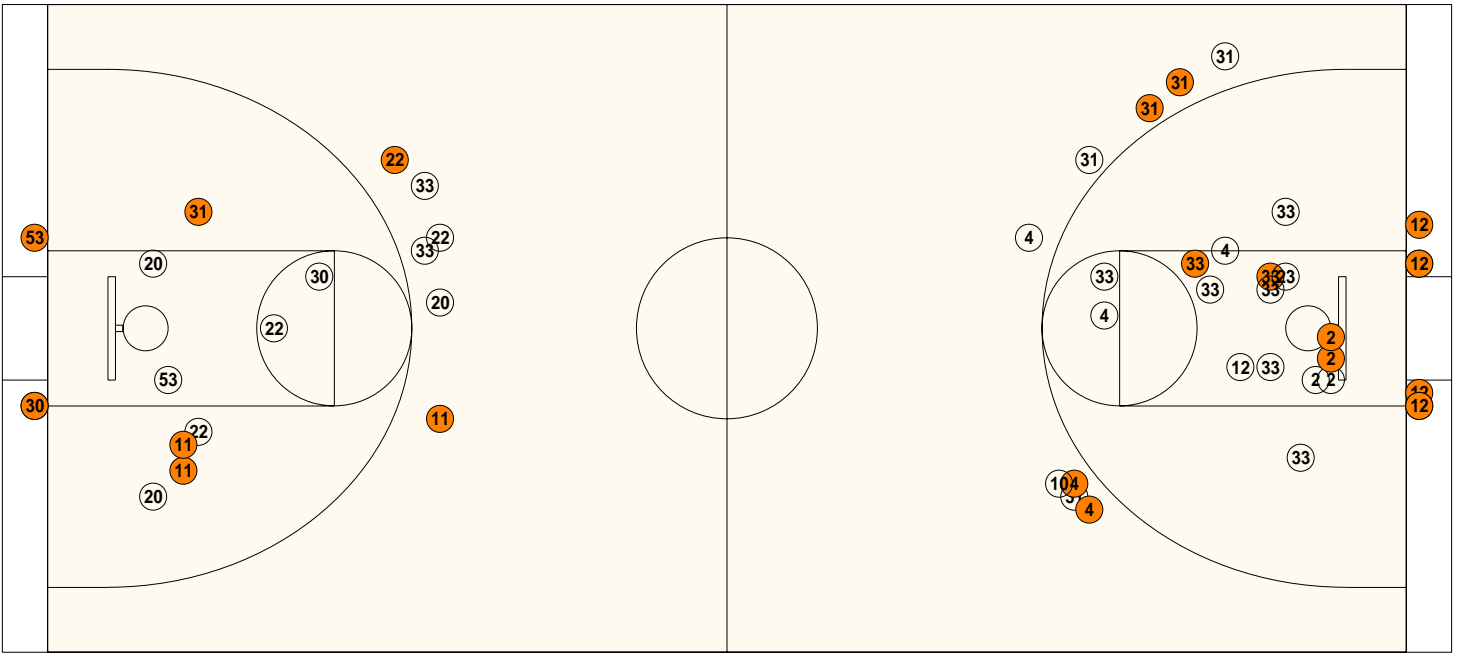

FIRST HALF

Butler

Shooting	Pts	Pts
2FG 6/12 (50.0%)	12	Pts/Shot 1.00
3FG 2/6 (33.3%)	6	2nd Eff Pts 1
TFG 8/18 (44.4%)		Pts off TO's 0
FT 2/4 (50.0%)	2	3Pt Eff +0.0
Scoring Distribution: 2FG 60.0% 3FG 30.0% FT 10.0%		

Lexington Catholic

Shooting	Pts	Pts
2FG 9/22 (40.9%)	18	Pts/Shot 1.03
3FG 4/9 (44.4%)	12	2nd Eff Pts 9
TFG 13/31 (41.9%)		Pts off TO's 10
FT 6/9 (66.7%)	6	3Pt Eff +17.2
Scoring Distribution: 2FG 50.0% 3FG 33.3% FT 16.7%