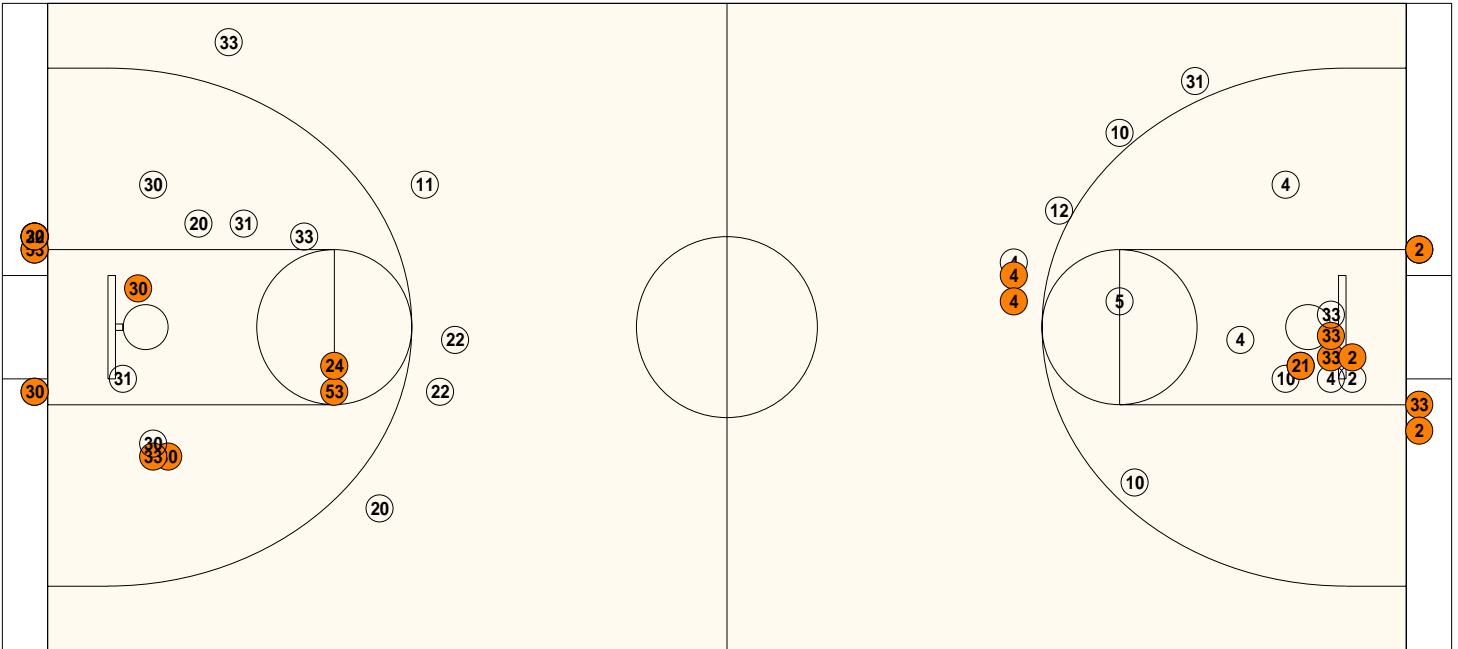

SECOND HALF

Butler

Shooting	Pts	Pts
2FG 12/19 (63.2%)	24s	Pts/Shot 1.04
3FG 0/5 (0.00%)	0	2nd Eff Pts 0
TFG 12/24 (50.0%)		Pts off TO's 8
FT 2/2 (100%)	2	3Pt Eff -42.1
Scoring Distribution: 2FG 92.3% 3FG 0.0% FT 7.7%		

Lexington Catholic

Shooting	Pts	Pts
2FG 9/18 (50.0%)	18s	Pts/Shot 1.00
3FG 2/6 (33.3%)	6	2nd Eff Pts 11
TFG 11/24 (45.8%)		Pts off TO's 1
FT 3/7 (42.9%)	3	3Pt Eff +0.0
Scoring Distribution: 2FG 66.7% 3FG 22.2% FT 11.1%