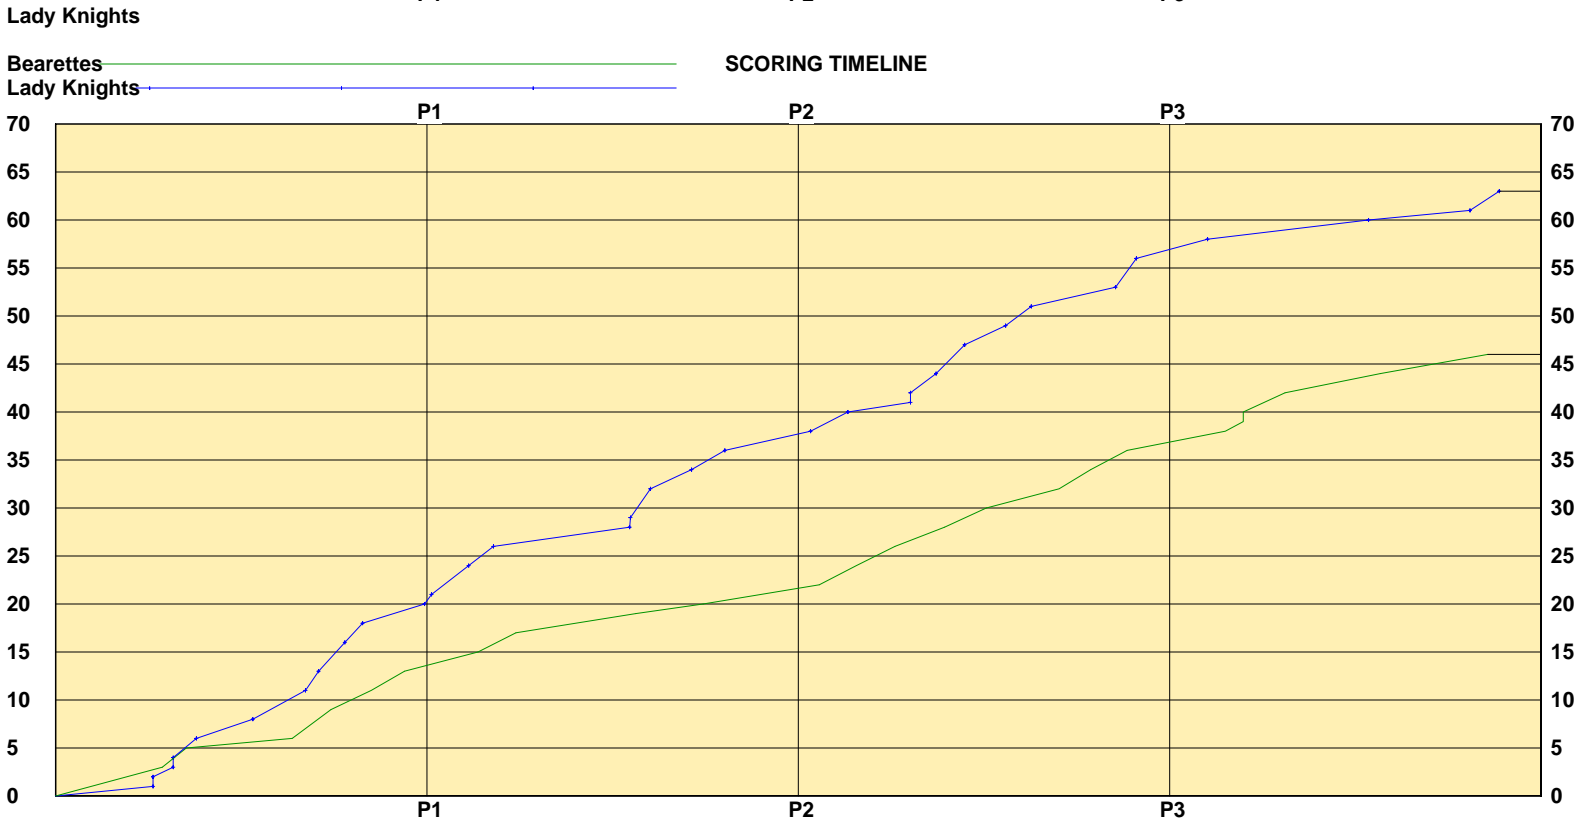

Largest Lead BUTL 36 LCATH 58 (22 pts) Lead Changes 4 Number of Ties 1