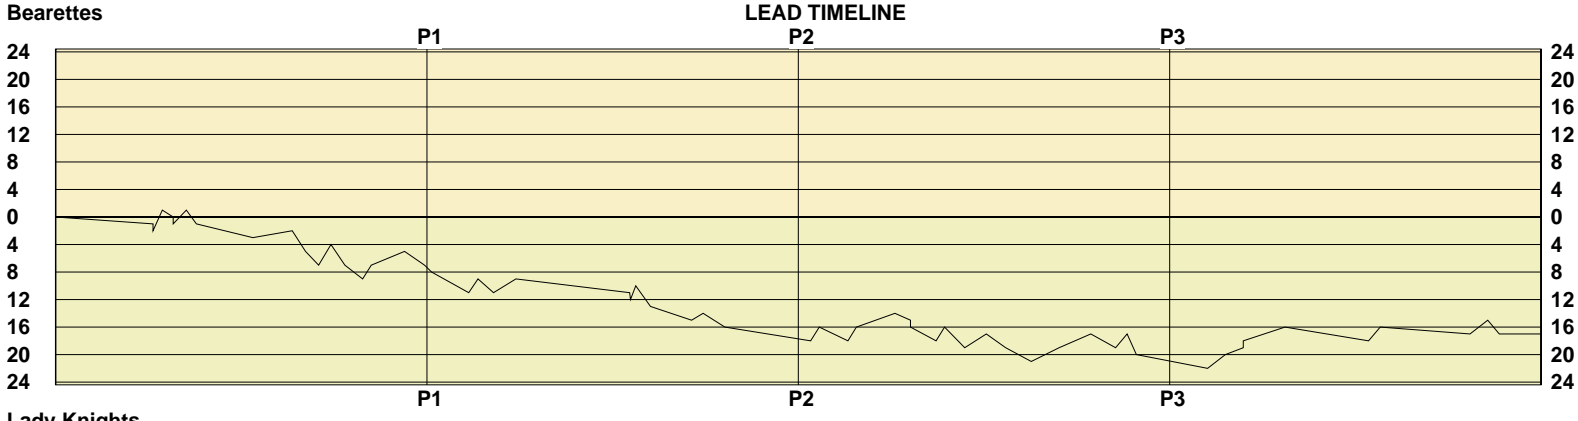

Largest Lead BUTL 36 LCATH 58 (22 pts) Lead Changes 4 Number of Ties 1